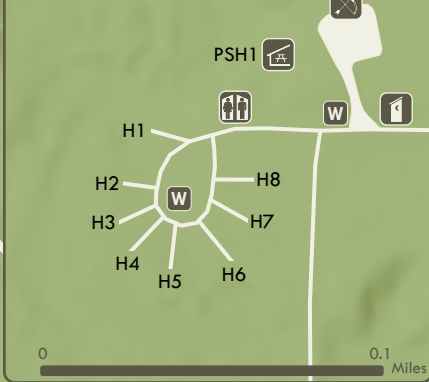

# LEWIS AND CLARK - GAVINS POINT SECTION

## Gavins Point Horse Camp

Equestrian site includes a 20'x20' corral

	Accessible Facility		Horseshoe Pits		Water
	Archery Range		Picnic Shelter		Host Site
	Boating Beach		Playground		Accessible Site
	Camping Cabin		Restroom/Shower		Hiking Trail
	Entrance Booth		Vault Toilet		Park Boundary

### Download Maps and Go Paperless!

Download the free Go Outdoors SD mobile app to take maps offline, show your GPS location on trails and add waypoints on your smartphone or tablet.